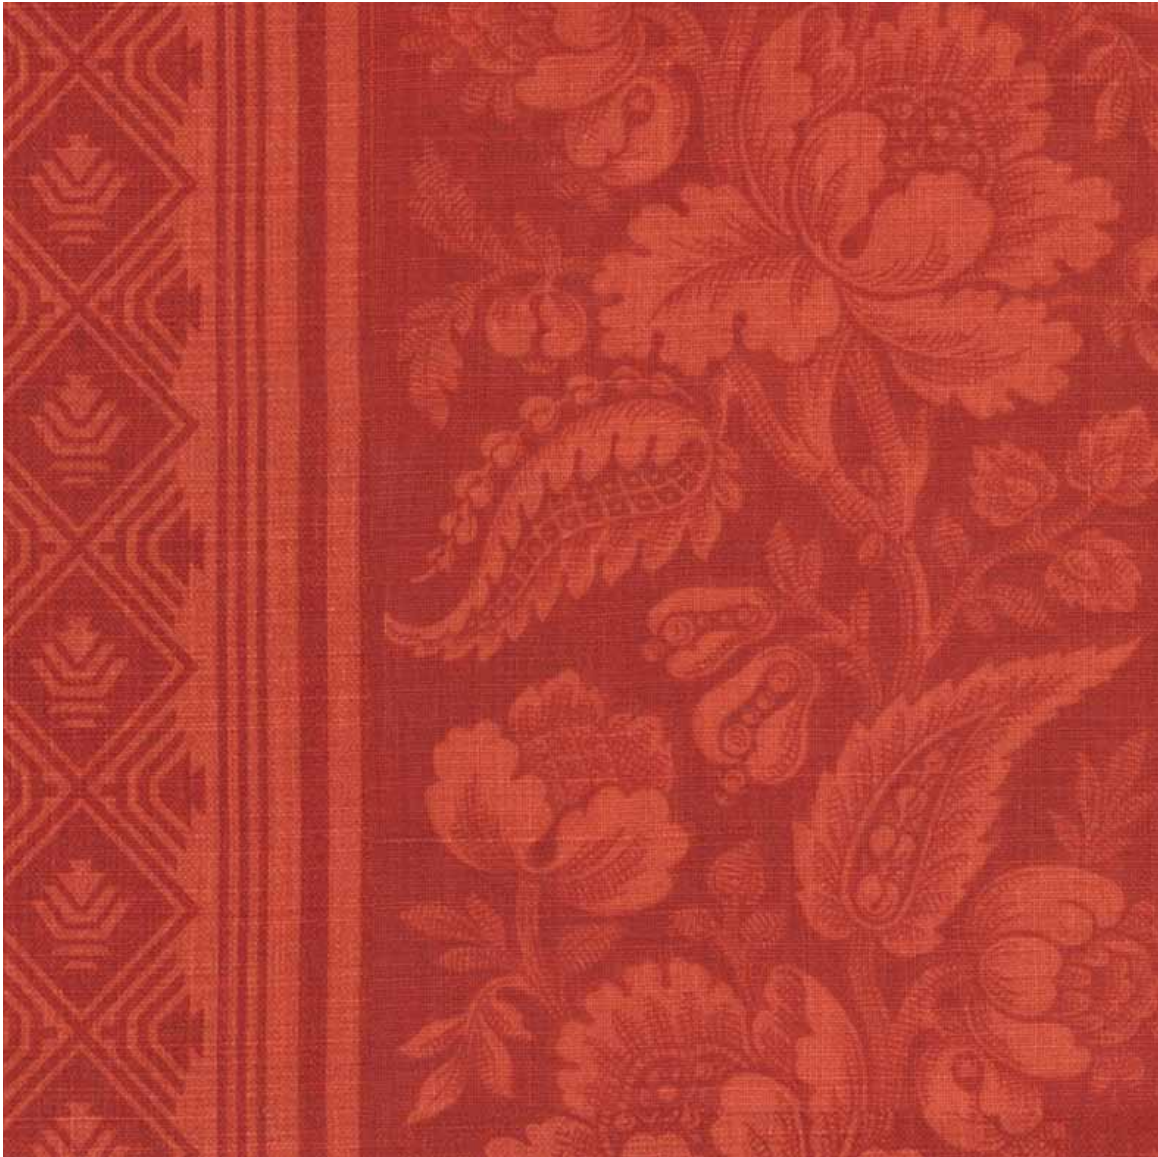

VICTORIA HAGAN

HOME COLLECTION

IMAGE SHOWS ONE FULL REPEAT. PATTERN IS NOT SHOWN TO SCALE.

NAME	LOVELY LOUISE	CONTENT	100% LINEN
COLOR	CORAL RED 4008-04	MINIMUM	3 YARDS
REPEAT	HALF DROP AT 27"H 18"V WIDTH 54"	ORIGIN	USA